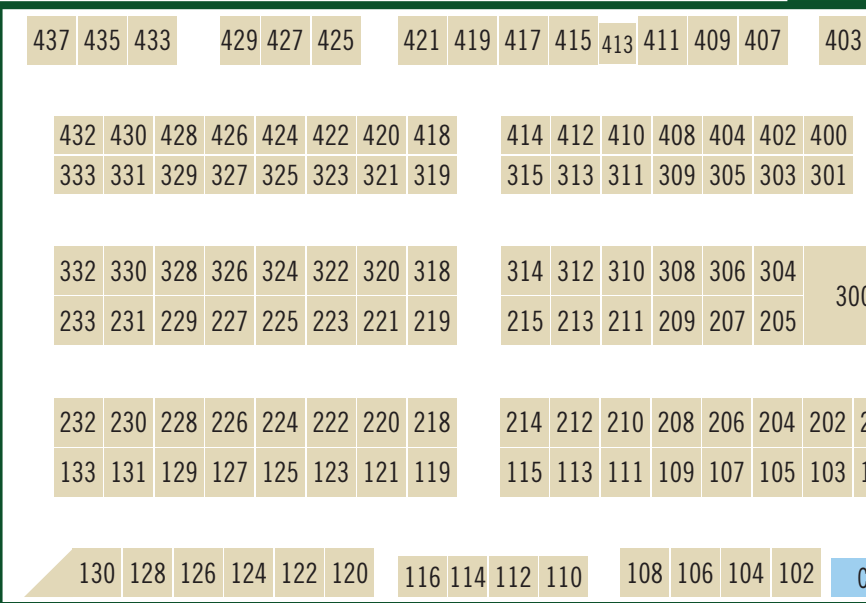

MARCH 10,11,12

**MINNESOTA
DEER
& TURKEY
CLASSIC**

Friday 10th • 1pm-9pm
Saturday 11th • 9am-7pm
Sunday 12th • 10am-5pm

Canterbury Park
Shakopee, MN

CANTERBURY PARK

- Show Features
- Exhibitors
- Kids Zone
- Building Amenities
- Closed to Public

- SHOW SPONSORS -

LEVEL 1 EXPO

LEVEL 1 TRACKSIDE

LEVEL 2 MEZZANINE

TICKET OFFICE

Antler Scoring Office Hours: Fri 10am, Sat 8am, Sun 9am