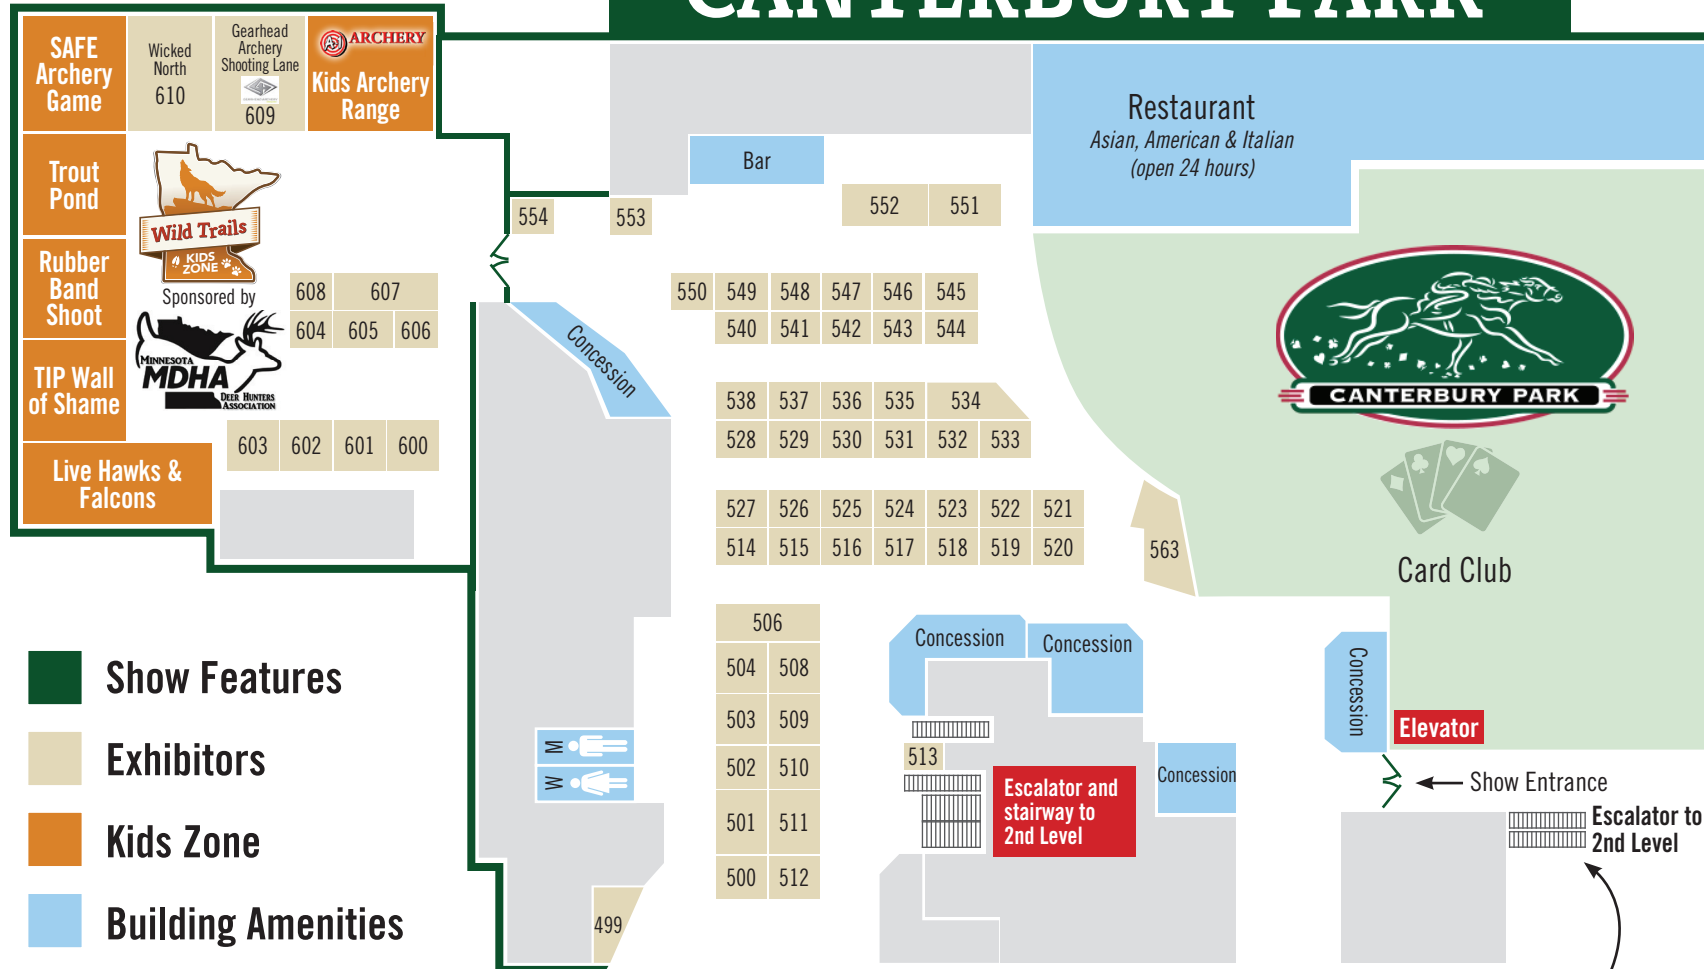

MARCH 10,11,12

**MINNESOTA
DEER
& TURKEY
CLASSIC**

Friday 10th • 1pm-9pm
Saturday 11th • 9am-7pm
Sunday 12th • 10am-5pm

Canterbury Park
Shakopee, MN

CANTERBURY PARK

- Show Features
- Exhibitors
- Kids Zone
- Building Amenities
- Closed to Public

- SHOW SPONSORS -

LEVEL 1 EXPO

LEVEL 1 TRACKSIDE

LEVEL 2 MEZZANINE

TICKET OFFICE

Antler Scoring Office Hours: Fri 10am, Sat 8am, Sun 9am