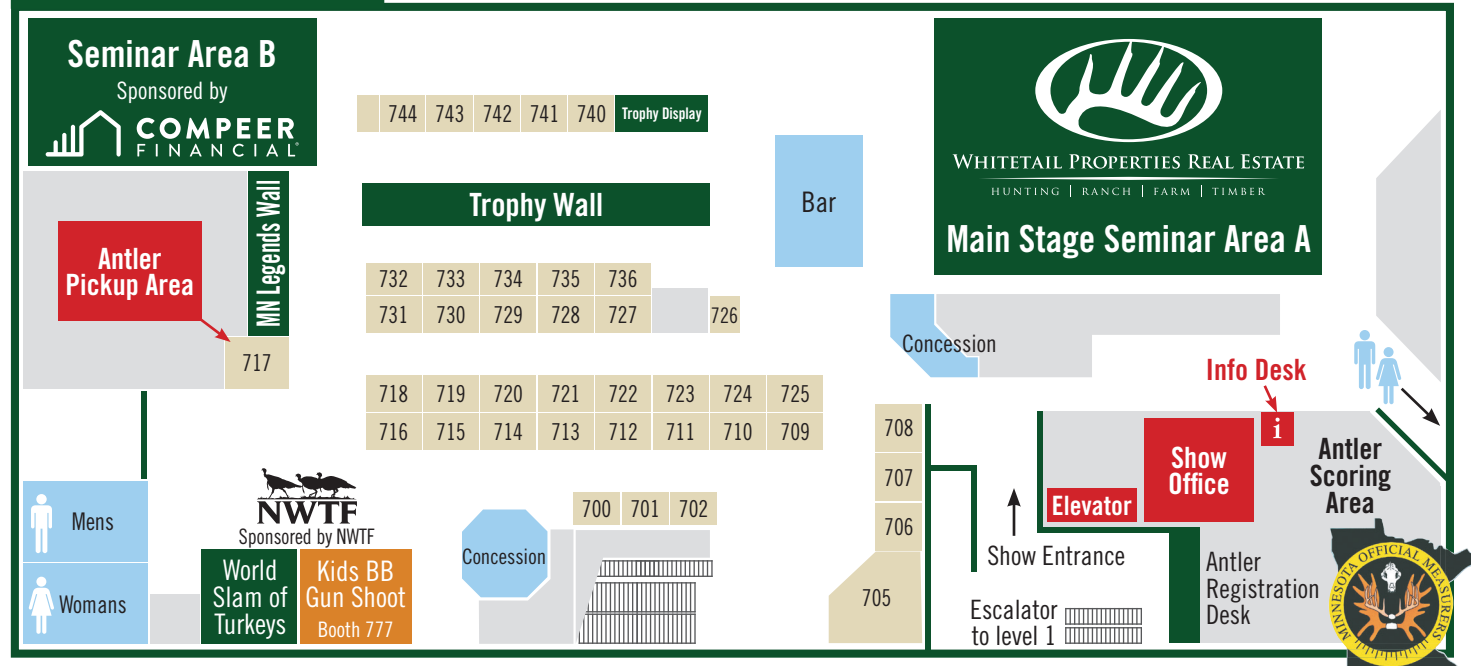

MARCH 10,11,12

**MINNESOTA
DEER
& TURKEY
CLASSIC**

Friday 10th • 1pm-9pm
Saturday 11th • 9am-7pm
Sunday 12th • 10am-5pm

Canterbury Park
Shakopee, MN

CANTERBURY PARK

- Show Features
- Exhibitors
- Kids Zone
- Building Amenities
- Closed to Public

- SHOW SPONSORS -

LEVEL 1 EXPO

LEVEL 1 TRACKSIDE

LEVEL 2 MEZZANINE

TICKET OFFICE

Antler Scoring Office Hours: Fri 10am, Sat 8am, Sun 9am