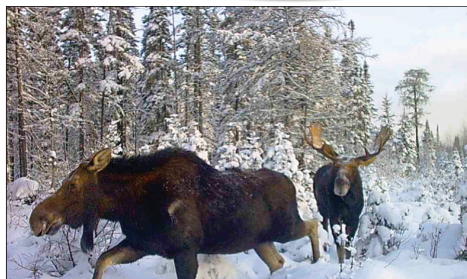

2025 MN DEER CLASSIC RESULTS

PRESENTED BY

Select Heartland Chevy Dealers

Whitetail Typical Firearm

Christy Gingerich, 166 2/8, Winona, 2024
Kale Hedlund, 163 6/8, Douglas, 2024
Eric Thompson, 160 7/8, Fillmore, 2024

Typical Archery

Justin Dreher, 173 1/8, Dakota, 2024
Chad Hammer, 170 2/8, Morrison, 2024
Cory Otto, 165 3/8, Anoka, 2024

Typical Non-Hunting

William Gear, 174 3/8, Dakota, 2022
Tyvone Schultz, 147 5/8, Washington, 2024
Jeff Robatcek, 141 2/8, Isanti, 2024

Typical Muzzleloader

Roger Doenz, 114 2/8, Pine, 2024

Typical Crossbow

Shane Ferguson, 174 6/8, Olmstead, 2024
John Koerner, 171 6/8, Renville, 2024
Jeff Blume, 167 2/8, Renville, 2024

Typical Historical Firearm

Leroy Gingerich, 169 1/8, Winona, 2023
Scott Mortenson, 156 7/8, Yellow Medicine, 2022
Hunter Hood, 156 3/8, Morrison, 2017

Typical Historical Archery

Duane Smith, 169 4/8, Mower, 2020
James Brezinski, 169 4/8, Redwood, 2019

Typical Historical Muzzleloader

Steve Tuchole, 172 0/8, Lac Qui Parle, 2015
Jason Beyer, 163 1/8, Traverse, 2020
Glen Wink, 143 4/8, Douglas, 2018

Typical Historical Crossbow

Rudy Gingerich, 162 4/8, Winona, 2023
Ezra Jonson, 149 5/8, Freeborn, 2022
Rick Walter, 147 7/8, Hennepin, 2021

Typical Youth Firearm

McKenna Gulden, 153 5/8, Kanabec, 2024
Lane VonArx, 148 7/8, Houston, 2024
Kaiden Adreon, 142 7/8, Mower, 2024

Typical Youth Muzzleloader

Wyatt Rambow, 149 7/8, Kandiyohi, 2024
Karson Betcher, 142 5/8, Houston, 2017
Sawyer Deml, 112 4/8, Dodge, 2024

Typical Youth Archery

Noriel Sanchez, 163 5/8, Goodhue, 2024
Trayton McCabe, 125 5/8, Fillmore, 2024
Brek Kapsner, 114 4/8, Morrison, 2024

Typical Ladies Firearm

Chelsey Brosig, 166 0/8, Winona, 2024
Jessica Mae Edblud, 163 2/8, Isanti, 2024
Nicole White, 154 5/8, Todd, 2023

Typical Ladies Archery